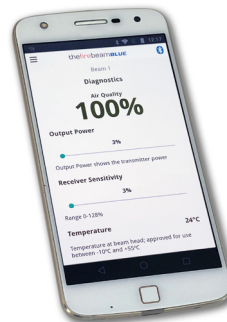

thefirebeamTM protectionsystemBLUE

THE FUTURE IN YOUR HANDS

thefirebeamBLUE™

With this our latest self aligning
motorised beam
you no longer need a controller
for each beam head

Our **App** based beam will let you commission and
control **every firebeamBLUE**
in every building you ever visit with your
phone or tablet

The new firebeamBLUE

uses the **advanced** thefirebeam**Xtra** technology,
inherits the same reliability, benefits and an
unbeatable range of 160 metres
but is **commissioned and controlled**
using the **App**