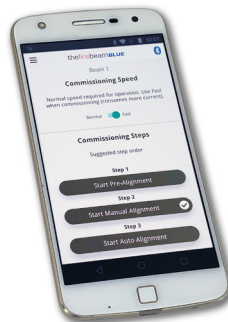

thefirebeamTM protectionsystemBLUE

THE FUTURE IN YOUR HANDS

thefirebeamBLUE™

With this our latest self aligning
motorised beam
you no longer need a controller
for each beam head

Our **App** based beam will let you commission and
control **every firebeamBLUE**
in every building you ever visit with your
phone or tablet

The new firebeamBLUE

uses the **advanced** thefirebeam**Xtra** technology,
inherits the same reliability, benefits and an
unbeatable range of 160 metres
but is **commissioned and controlled**
using the **App**

Using thefirebeamBLUE

with a phone or tablet lets you do everything you
would with a controller

but is easier and more intuitive to use

You connect to each beam using

Bluetooth  technology

meaning you don't even need a phone signal or
internet connection