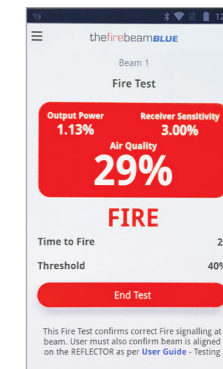

Connect to
Your chosen
beam

Commission
your beam

Change the
beams modes

Maintain your
beam

Adjust and
diagnose your
beam

Perform a fire
test

Imagine
fitting twenty
motorised
beams into a
building and
not having to
fit controllers
and run cables
to them

Dave spent a week
wiring in 20 controllers and has just been shown
the **firebeam** **BLUE**
Dave's not happy

Don't be like Dave

thefirebeam**BLUE**

*‘Industry leading
self aligning motorised technology’*