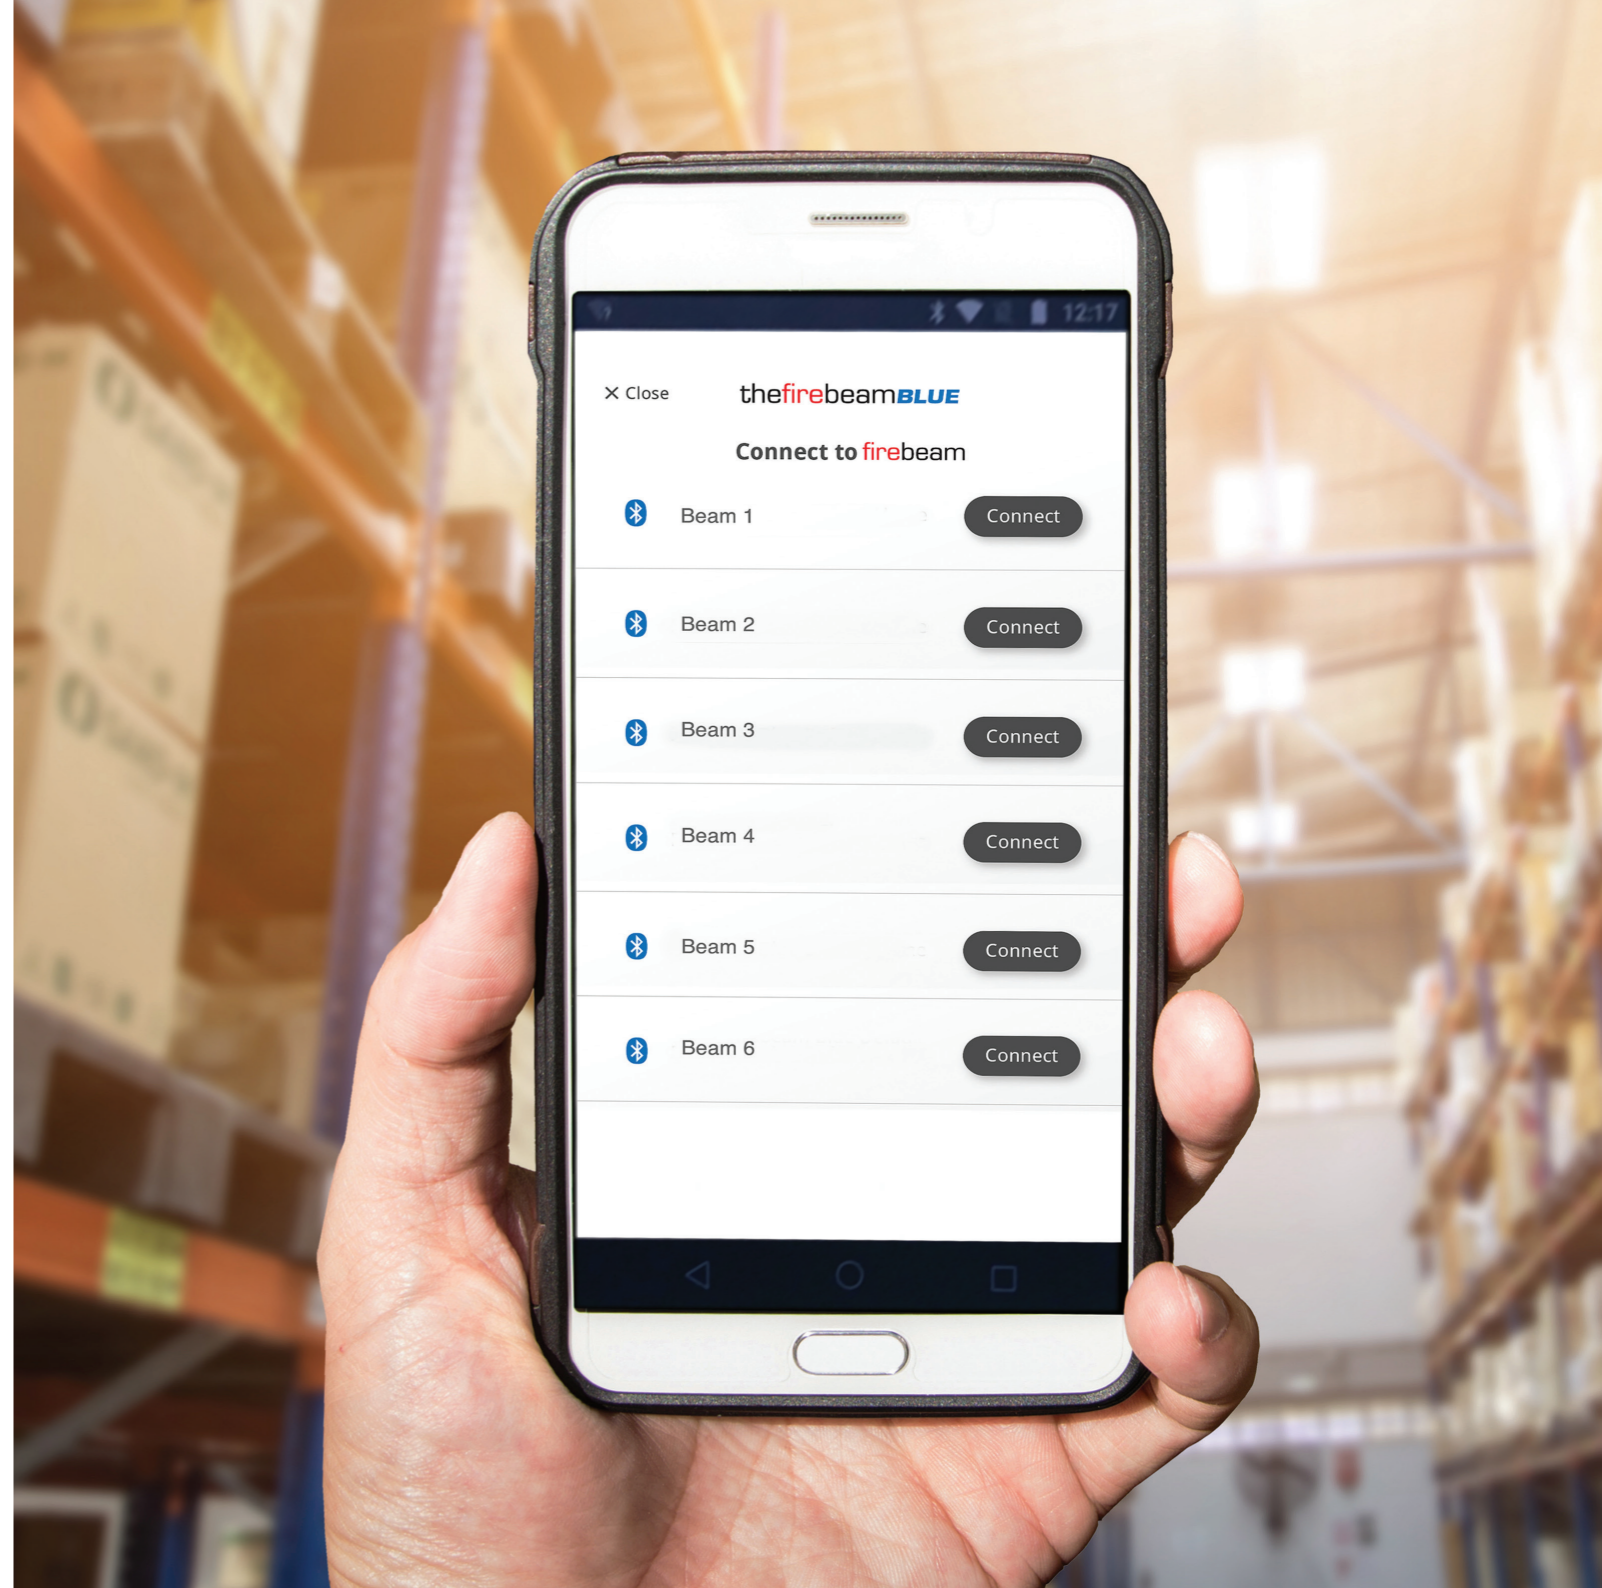

thefirebeamTM protectionsystemBLUE

THE FUTURE IN YOUR HANDS

thefirebeamBLUE™

With this our latest self aligning
motorised beam
you no longer need a controller
for each beam head

Our **App** based beam will let you commission and
control **every firebeamBLUE**
in every building you ever visit with your
phone or tablet

The new firebeamBLUE

uses the **advanced** thefirebeam**Xtra** technology,
inherits the same reliability, benefits and an
unbeatable range of 160 metres
but is **commissioned and controlled**
using the **App**