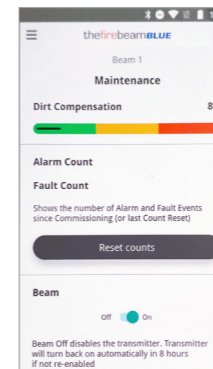

Using thefirebeamBLUE

with a phone or tablet lets you do everything you
would with a controller

but is easier and more intuitive to use

You connect to each beam using

Bluetooth  technology

meaning you don't even need a phone signal or
internet connection

Connect to
Your chosen
beam

Commission
your beam

Change the
beams modes

Maintain your
beam

Adjust and
diagnose your
beam

Perform a fire
test

Imagine
fitting twenty
motorised
beams into a
building and
not having to
fit controllers
and run cables
to them