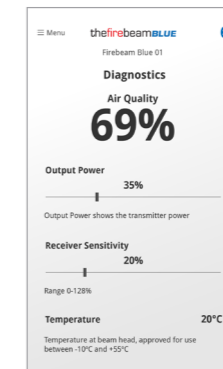

Connect to
Your chosen
beam

Commission
your beam

Change the
beams modes

Maintain your
beam

Adjust and
diagnose your
beam

Perform a fire
test

Imagine
fitting twenty
motorised
beams into a
building and
not having to
fit controllers
and run cables
to them