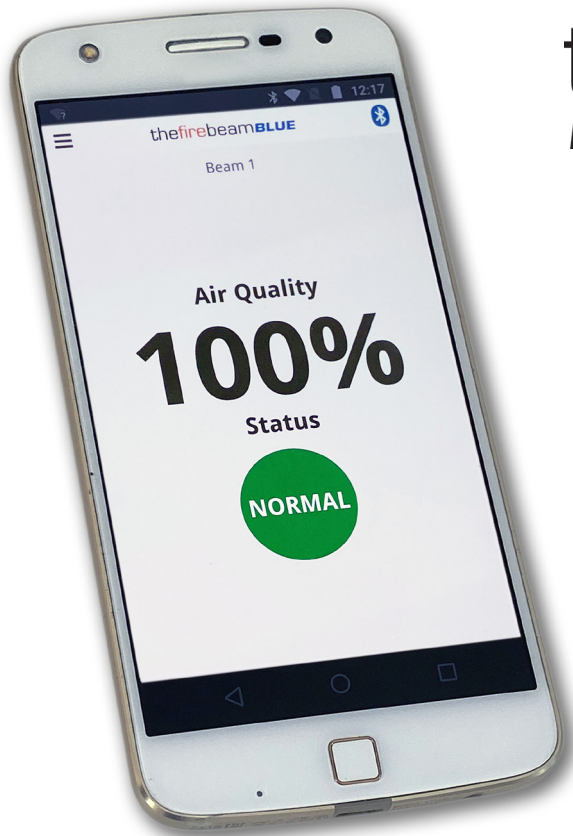

thefirebeamTM protectionsystemBLUE

THE FUTURE IN YOUR HANDS

thefirebeamBLUE™

With this our latest self aligning
motorised beam
you no longer need a controller
for each beam head

Our **App** based beam will let you commission and
control **every firebeamBLUE**
in every building you ever visit with your
phone or tablet

The new firebeamBLUE

uses the **advanced** thefirebeam**Xtra** technology,
inherits the same reliability, benefits and an
unbeatable range of 160 metres
but is **commissioned and controlled**
using the **App**