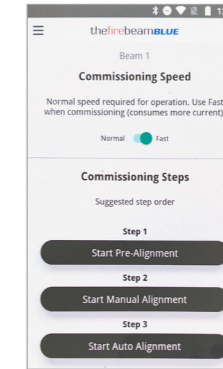

Using thefirebeamBLUE

with a phone or tablet lets you do everything you
would with a controller

but is easier and more intuitive to use

You connect to each beam using

Bluetooth  technology

meaning you don't even need a phone signal or
internet connection

Connect to
Your chosen
beam

Commission
your beam

Change the
beams modes

Maintain your
beam

Adjust and
diagnose your
beam

Perform a fire
test

Imagine
fitting twenty
motorised
beams into a
building and
not having to
fit controllers
and run cables
to them