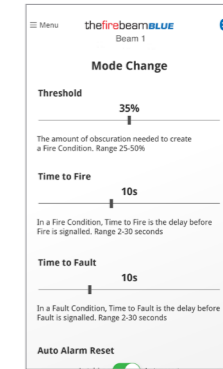

Using thefirebeamBLUE

with a phone or tablet lets you do everything you
would with a controller

but is easier and more intuitive to use

You connect to each beam using

Bluetooth  technology

meaning you don't even need a phone signal or
internet connection

Connect to
Your chosen
beam

Commission
your beam

Change the
beams modes

Maintain your
beam

Adjust and
diagnose your
beam

Perform a fire
test

Imagine
fitting twenty
motorised
beams into a
building and
not having to
fit controllers
and run cables
to them