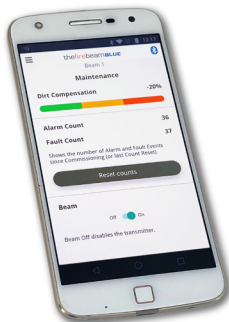

thefirebeamTM protectionsystemBLUE

THE FUTURE IN YOUR HANDS

thefirebeamBLUE™

With this our latest self aligning
motorised beam
you no longer need a controller
for each beam head

Our **App** based beam will let you commission and
control **every firebeamBLUE**
in every building you ever visit with your
phone or tablet

The new firebeamBLUE

uses the **advanced** thefirebeam**Xtra** technology,
inherits the same reliability, benefits and an
unbeatable range of 160 metres
but is **commissioned and controlled**
using the **App**

Using thefirebeamBLUE

with a phone or tablet lets you do everything you
would with a controller

but is easier and more intuitive to use

You connect to each beam using

Bluetooth  technology

meaning you don't even need a phone signal or
internet connection