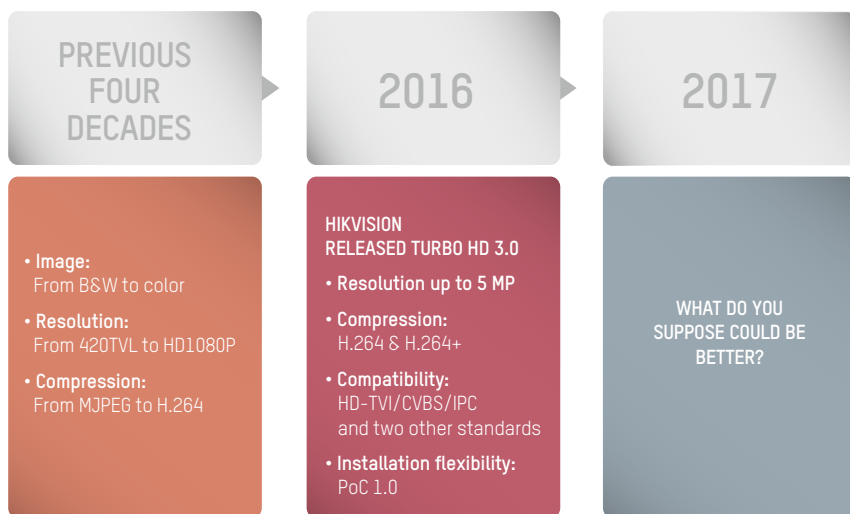

MORE DETAILS WIDER COVERAGE

Analog video surveillance systems have dominated the security industry for more than forty years. It's about time for a new revolution.

Hikvision introduced its first Turbo HD Solution in 2012, and revolutionized analog security. After years of fine-tuning and perfecting this powerful solution, Hikvision has launched Turbo HD 4.0 – a brand new revolution in high-definition, high-performance surveillance video.

Turbo HD 4.0 technology gives your analog security system the powerful boost yet, upgrading the total system to amazing ultra-HD 4K resolution. Bandwidth efficiency improves by 75% using H.265+ compression. And By transmitting both HD video and power over the same coax cable, PoC technology ensures installations are faster, simpler, and less expensive.

Give your analog surveillance system a big—BIG!—step up in power and performance with Hikvision's Turbo HD 4.0. In this brochure, we will show you how.

HISTORY