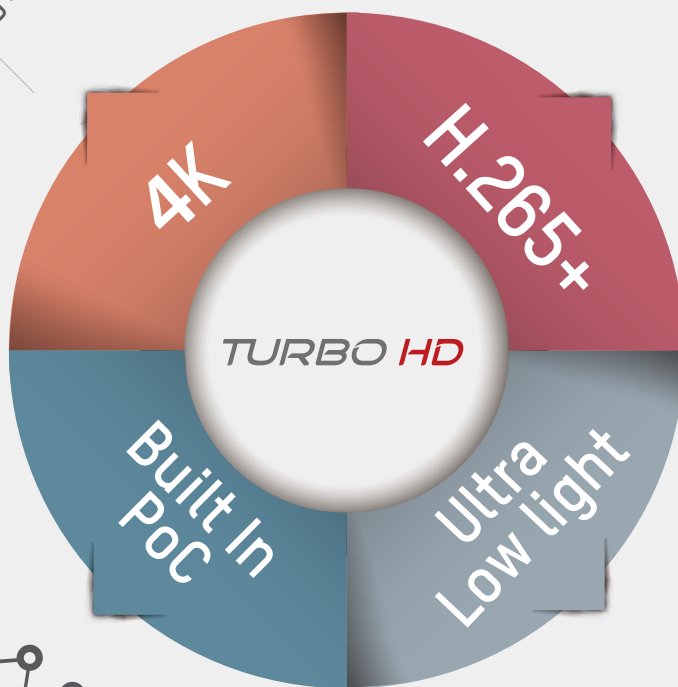

01
Ultra HD

02
Supreme Compression