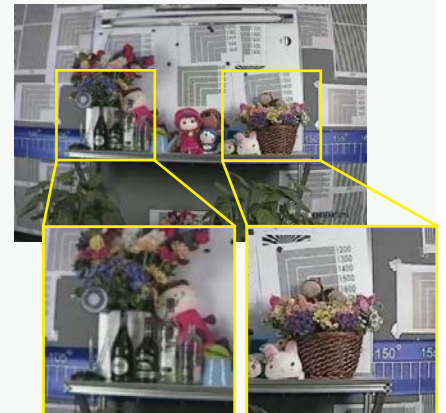

Hikvision's seamless design with an integrated lens

Other brands' design with a separated lens

Clear & Defocus

Clear

Defocus

Automation Software

- Hikvision uses automation software and tests machines to sustain efficiency and ensure focus consistency
- Five quality indicators must all turn from red to green in the focus station