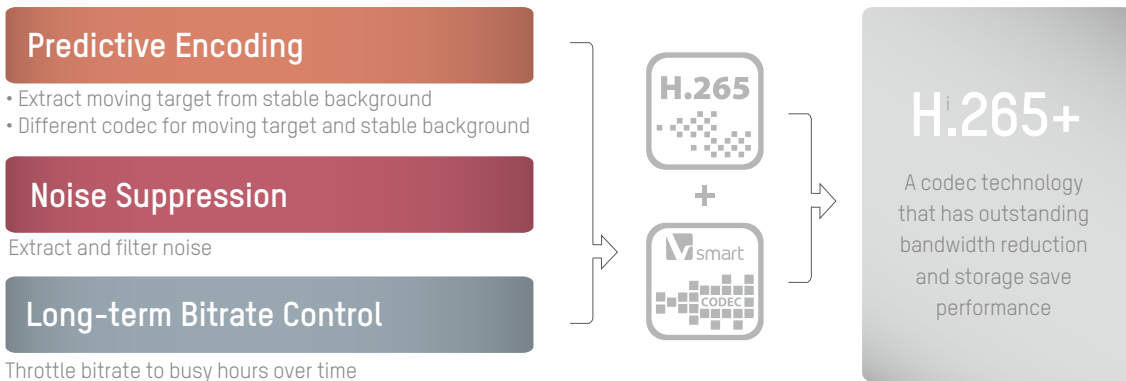

While most analog cameras offer only 2 MP resolution, Hikvision's Turbo HD 4.0 Cameras provide ultra-HD resolution up to 4K, resulting in superlative image quality. The latest 4K cameras offer an astounding 8-Megapixel resolution. With wider coverage and more details, 8 MP cameras reduce the blind areas efficiently. A complete, ultra-HD system can be secured from front-end 4K cameras to back-end 4K DVR and 4K HDMI monitors.

End-to-End 4K Solution

8MP
Turbo HD Cameras

Turbo HD 4.0
DVRs

4K Monitor

8 MP = 4 K Resolution

02 H.265+ SUPREME COMPRESSION

More than three years of research and accumulation empowered Hikvision to be the first to release H.265+ on an analog system—a revolution for analog. H.265+ takes a huge step up in efficiency over H.264—reducing bitrates by 75% on average while maintaining high transmission quality.

H.265+ compression technology takes analog even further. Based on the H.265/HEVC codec, H.265+ is an intelligent algorithm developed by Hikvision that can greatly decrease the bitrate of video. Bandwidth is radically reduced, storage requirements are minimized, and image quality improves.

Conventional
HD1080P Camera

Turbo HD 4.0 Camera
(0.003 lux)

Conventional
HD1080P Camera

Turbo HD 4.0 Camera
(0.003 lux)

04 BUILT IN PoC SIMPLER THAN EVER SYSTEM

With Hikvision's Turbo HD 4.0 Solution, installers don't have to pull wire. Power-over-coax (POC) supplies the technology to use coax cable to integrate video and DC power. This innovation consists of a front-end POC camera and a back-end Turbo HD DVR, directly embedding the POC power supply into the back-end DVR device. It then transmits the video signal through the coax cable and solves the power supply problem for front-end equipment. Turbo HD 4.0 Solutions reduce the wiring area, save space, and reduce the costs of labor.