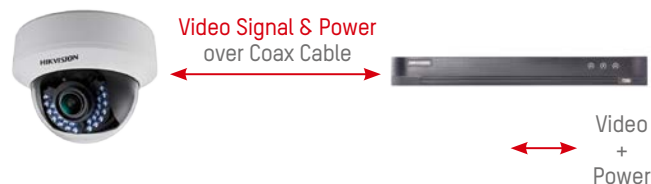

Conventional
HD1080P Camera

Turbo HD 4.0 Camera
(0.003 lux)

Conventional
HD1080P Camera

Turbo HD 4.0 Camera
(0.003 lux)

04 BUILT IN PoC SIMPLER THAN EVER SYSTEM

With Hikvision's Turbo HD 4.0 Solution, installers don't have to pull wire. Power-over-coax (POC) supplies the technology to use coax cable to integrate video and DC power. This innovation consists of a front-end POC camera and a back-end Turbo HD DVR, directly embedding the POC power supply into the back-end DVR device. It then transmits the video signal through the coax cable and solves the power supply problem for front-end equipment. Turbo HD 4.0 Solutions reduce the wiring area, save space, and reduce the costs of labor.

PRODUCT QUALITY MANUFACTURING

SMART DETECTION

The Turbo HD DVR bundles smart features such as face detection, defocus detection, and video analytics. These analytics include traversing a virtual plane, intrusion detection, and scene change detection.