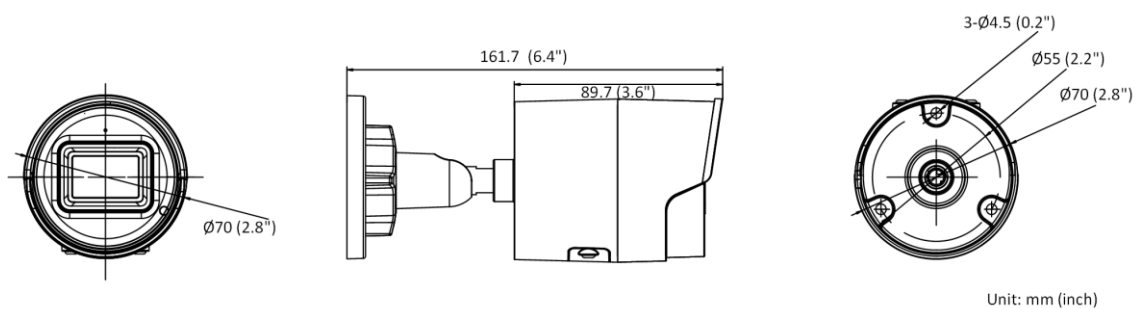

Storage Conditions	-30 °C to 60 °C (-22 °F to 140 °F). Humidity 95% or less (non-condensing)
Startup and Operating Conditions	-30 °C to 60 °C (-22 °F to 140 °F). Humidity 95% or less (non-condensing)
Power Supply	12 VDC ± 25%, reverse polarity protection PoE: (802.3af, 36 V to 57 V), Class 3
Power Consumption and Current	12 VDC, 0.5 A, max. 6 W PoE (802.3af, 36 V to 57 V), 0.2 A to 0.13 A, max. 7 W
Power Interface	Ø5.5 mm coaxial power plug
Camera Dimension	Ø70 × 161.7 mm (Ø2.76" × 6.37")
Package Dimension	216 × 121 × 118 mm (8.6" × 4.8" × 4.7")
Camera Weight	Approx. 490 g (1.1 lb.)
With Package Weight	Approx. 724 g (1.6 lb.)
Approval	
EMC	FCC (47 CFR Part 15, Subpart B); CE-EMC (EN 55032: 2015, EN 61000-3-2: 2014, EN 61000-3-3: 2013, EN 50130-4: 2011 +A1: 2014); RCM (AS/NZS CISPR 32: 2015); IC (ICES-003: Issue 6, 2016); KC (KN 32: 2015, KN 35: 2015)
Safety	UL (UL 60950-1); CB (IEC 60950-1:2005 + Am 1:2009 + Am 2:2013); CE-LVD (EN 60950-1:2005 + Am 1:2009 + Am 2:2013); BIS (IS 13252(Part 1):2010+A1:2013+A2:2015)
Environment	CE-RoHS (2011/65/EU); WEEE (2012/19/EU); Reach (Regulation (EC) No 1907/2006)
Protection	IP67 (IEC 60529-2013)

▪ Available Model

DS-2CD2043G2-I (2.8/4/6 mm)

DS-2CD2043G2-IU (2.8/4/6 mm)

▪ Dimension

- Accessory
- Optional

DS-1280ZJ-XS Junction Box

Distributed by

HIKVISION®