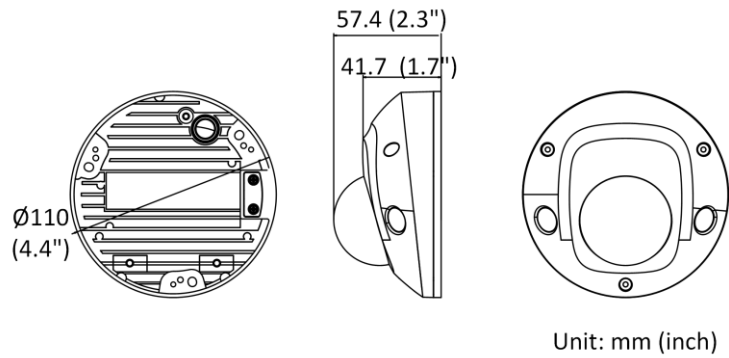

▪ **Dimension**

▪ **Accessory**

▪ **Optional**

DS-1275ZJ-SUS Vertical Pole Mount	DS-1272ZJ-120 Wall Mount	DS-1280ZJ-DM46 Junction Box
DS-1276ZJ-SUS Corner Mount	DS-1271ZJ-120 Pendant Mount	DS-1272ZJ-120B Wall Mount