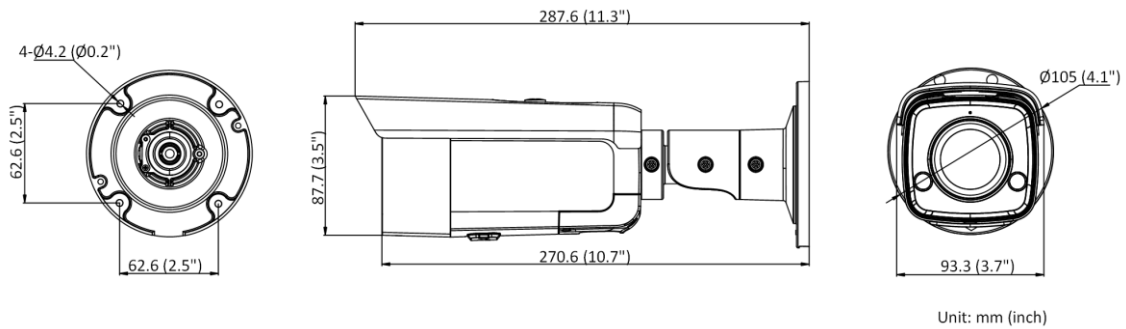

Dimension

Accessory

DS-1280ZJ-S
Junction Box

DS-1275ZJ-S-SUS
Vertical Pole Mount

DS-1276ZJ-SUS
Corner Mount

DS-1260ZJ
Junction Box

Distributed by

HIKVISION®

Headquarters

No.555 Qianmo Road, Binjiang District,
Hangzhou 310051, China
T +86-571-8807-5998
overseasbusiness@hikvision.com

Hikvision USA
T +1-909-895-0400
sales.usa@hikvision.com

Hikvision Australia
T +61-2-8599-4233
salesau@hikvision.com

Hikvision India
T +91-22-28469900
sales@pramahikvision.com

Hikvision Canada
T +1-866-200-6690
sales.canada@hikvision.com

Hikvision Thailand
T +662-275-9949
sales.thailand@hikvision.com

Hikvision Europe
T +31-23-5542770
sales.eu@hikvision.com

Hikvision Italy
T +39-0438-6902
info.it@hikvision.com

Hikvision Brazil
T +55 11 3318-0050
Latam.support@hikvision.com

Hikvision Turkey
T +90 [216]521 7070- 7074
sales.tr@hikvision.com

Hikvision Malaysia
T +601-7652-2413
sales.my@hikvision.com

Hikvision UK & Ireland
T +01628-902140
sales.uk@hikvision.com

Hikvision South Africa
Tel: +27 [10] 0351172
sale.africa@hikvision.com

Hikvision France
T +33[0]1-85-330-450
info.fr@hikvision.com

Hikvision Kazakhstan
T +7-727-9730667
nikia.panfilov@hikvision.ru

Hikvision Vietnam
T +84-974270888
sales.vt@hikvision.com

Hikvision UAE
T +971-4-4432090
salesme@hikvision.com

Hikvision Singapore
T +65-6684-4718
sg@hikvision.com

Hikvision Spain
T +34-91-737-16-55
info.es@hikvision.com

Hikvision Tashkent
T +99-87-1238-9438
uzb@hikvision.ru

Hikvision Hong Kong
T +852-2151-1761
info.hk@hikvision.com

Hikvision Russia
T +7-495-669-67-99
saleru@hikvision.com

Hikvision Korea
T +82-(0)31-731-8817
sales.korea@hikvision.com