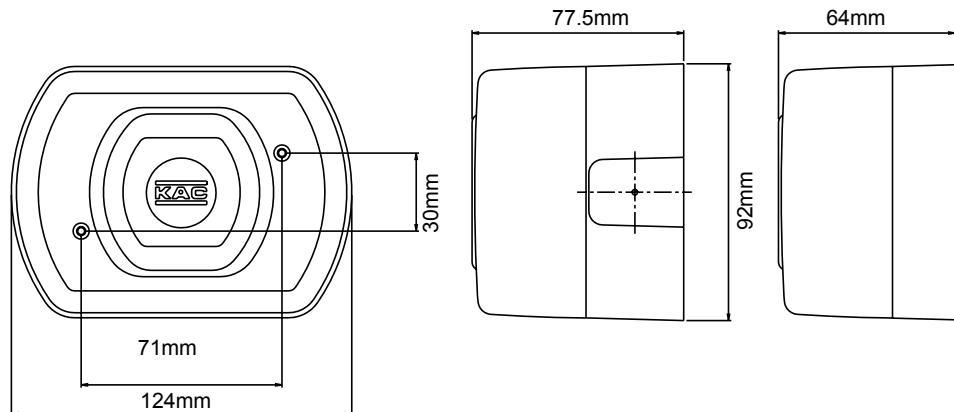

Mechanical Specification

Height:	92mm
Weight:	124mm
Depth:	41.5
Colour:	Red or white
Weight:	250g
Material:	PC/ABS
Cable Termination :	0.5-2.5mm ²
Volume Setting (4 tone):	High, medium, low
Volume Setting (14 tone):	Adjustable